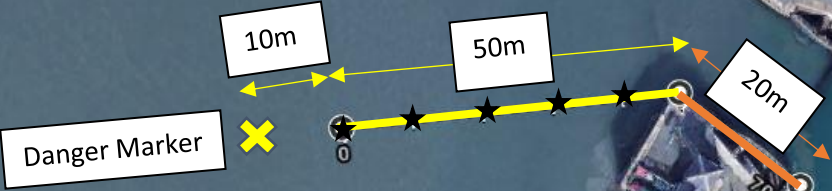

★ Pipe Fixing Mooring Points

Fu's

Galeri C

Doc Fictoria

Victoria Dock