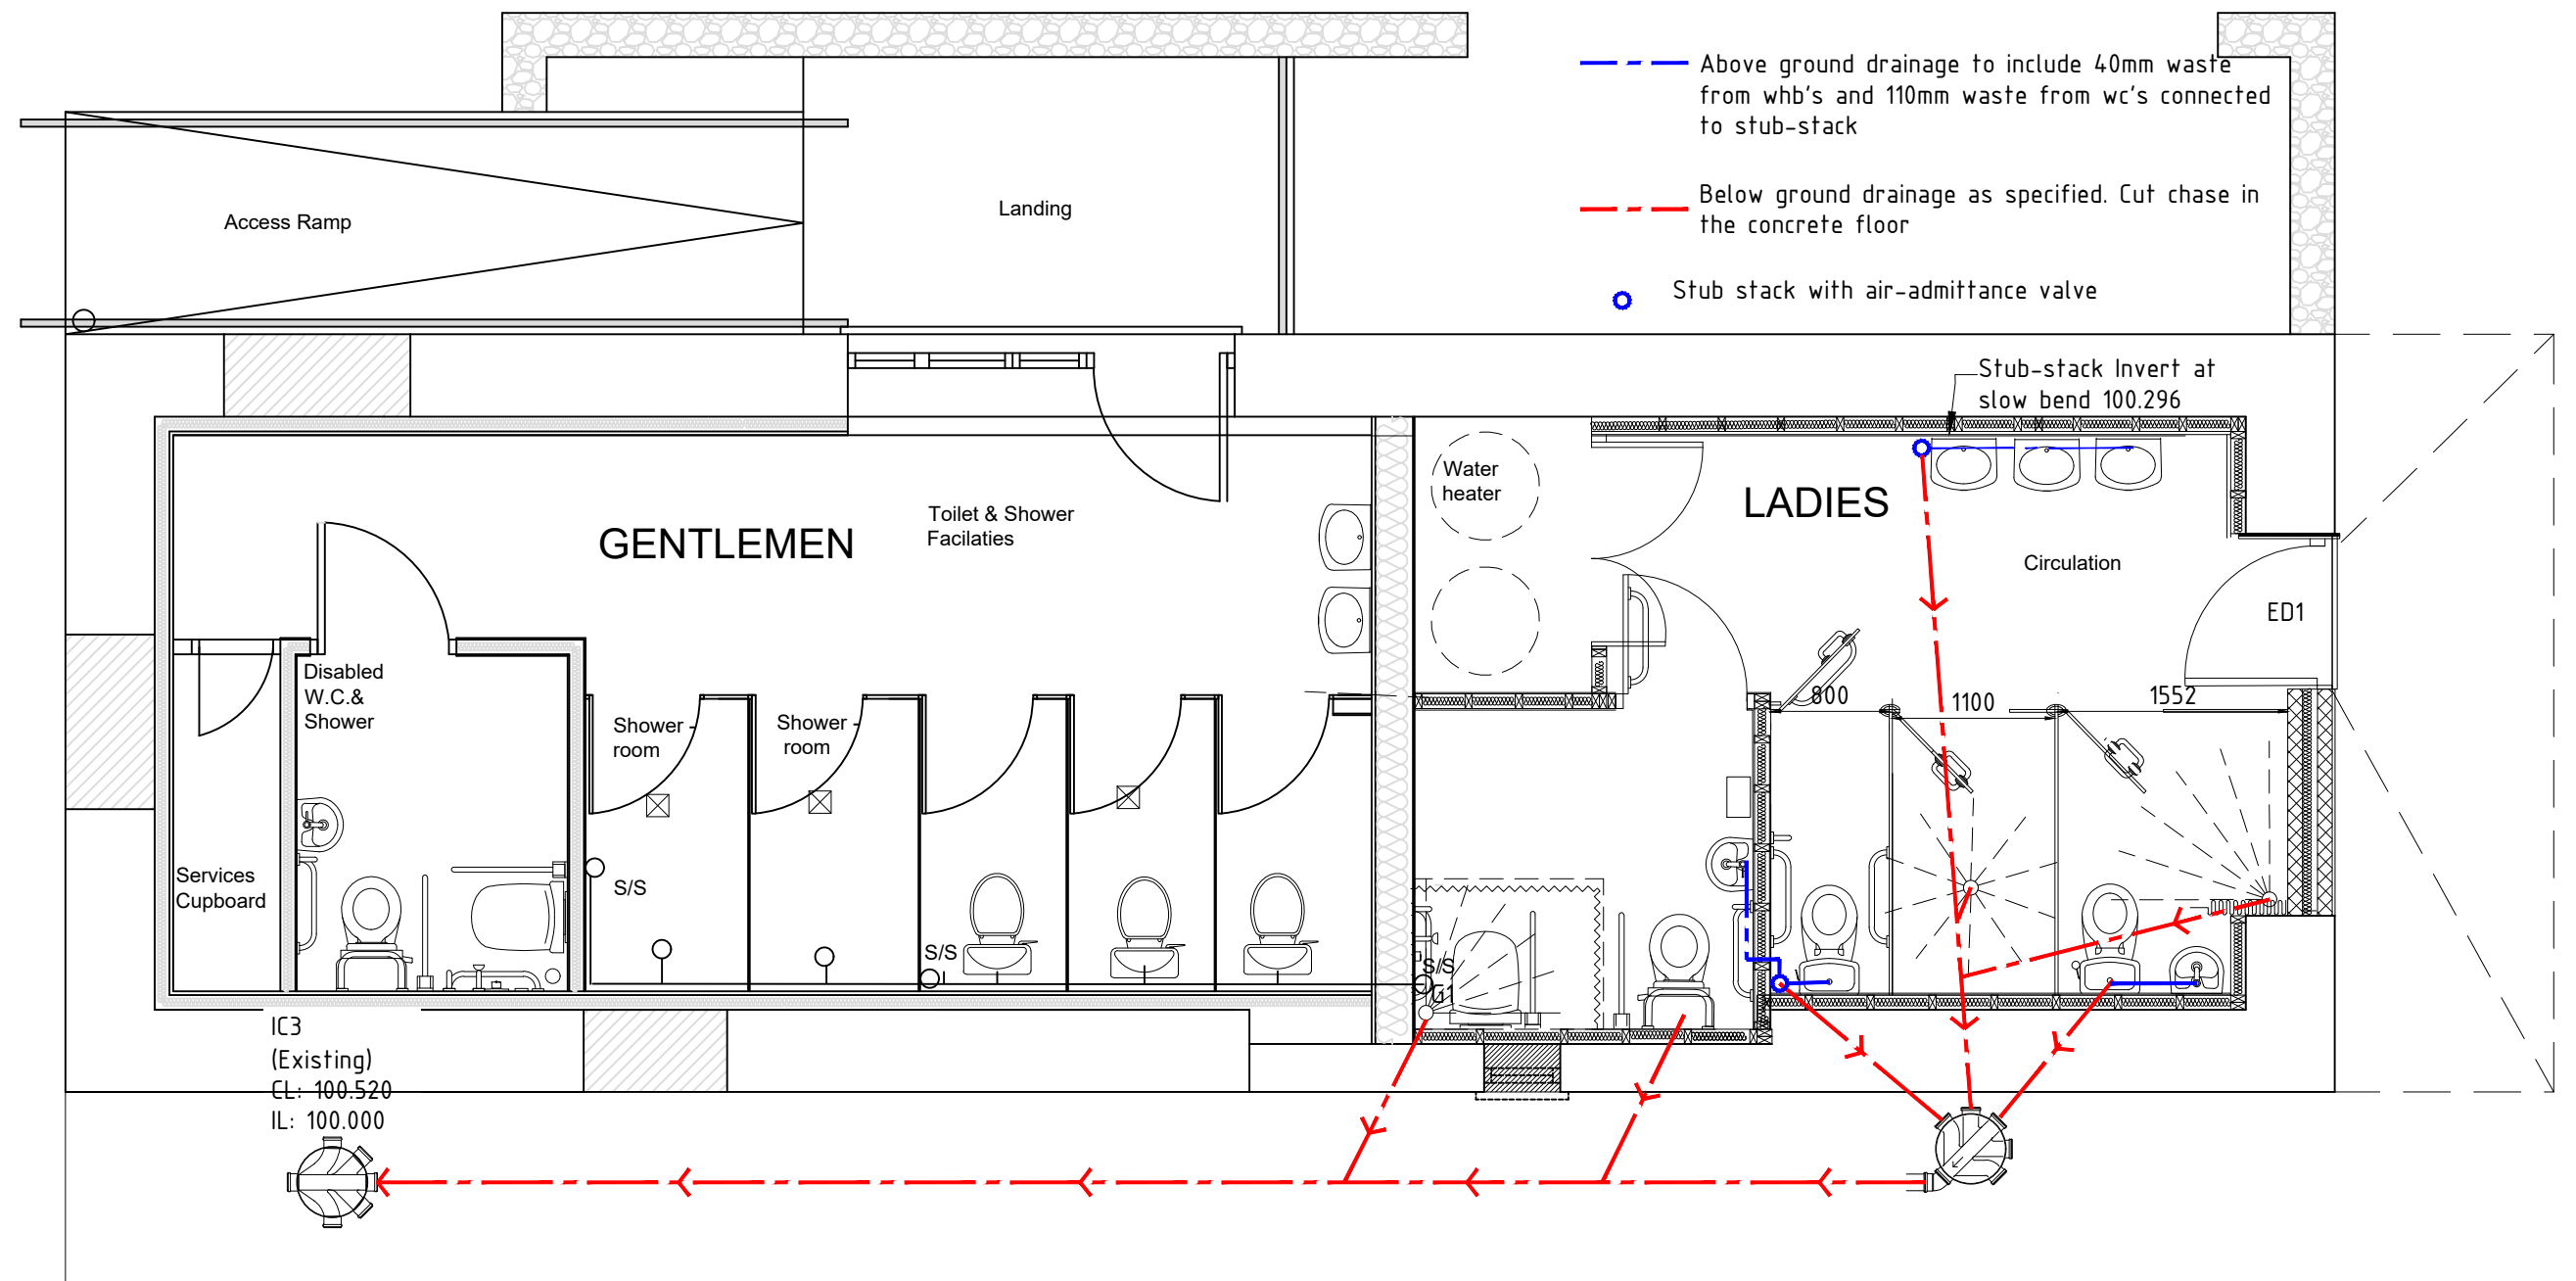

# JUNE 2023

CYNLLUN / SCHEME :	VICTORIA DOCK TOILETS CAERNARFON		DARLUNWYD GAN :	HRR	DYDDIAD DARLUNWYD :	APR 2023
	PROPOSED ADDITIONAL WET ROOMS & WC'S		DRAWN BY :		DATE DRAWN :	
TEITL LLUNIAD / DRAWING TITLE :	PROPOSED GROUND FLOOR PLAN		GWIRIUYD GAN :	TAM	DYDDIAD GWIRIUYD :	APR 2023
			CHECKED BY :		DATE CHECKED :	
			Taflen Sheet	o of	GRADDFEYDD : SCALES :	1:50@A3
			Rhif Lluniad Drawing No.	CPF6334/4		CYWI REV
						